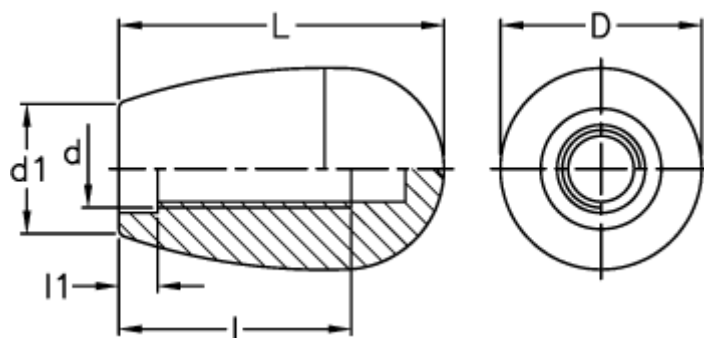

Article number: 2304021301
Description: E+G Handle
I.222/70-M12

Measures

d = M12

D = 38

d1 = 23

l = 45

L = 68

l1 = 11